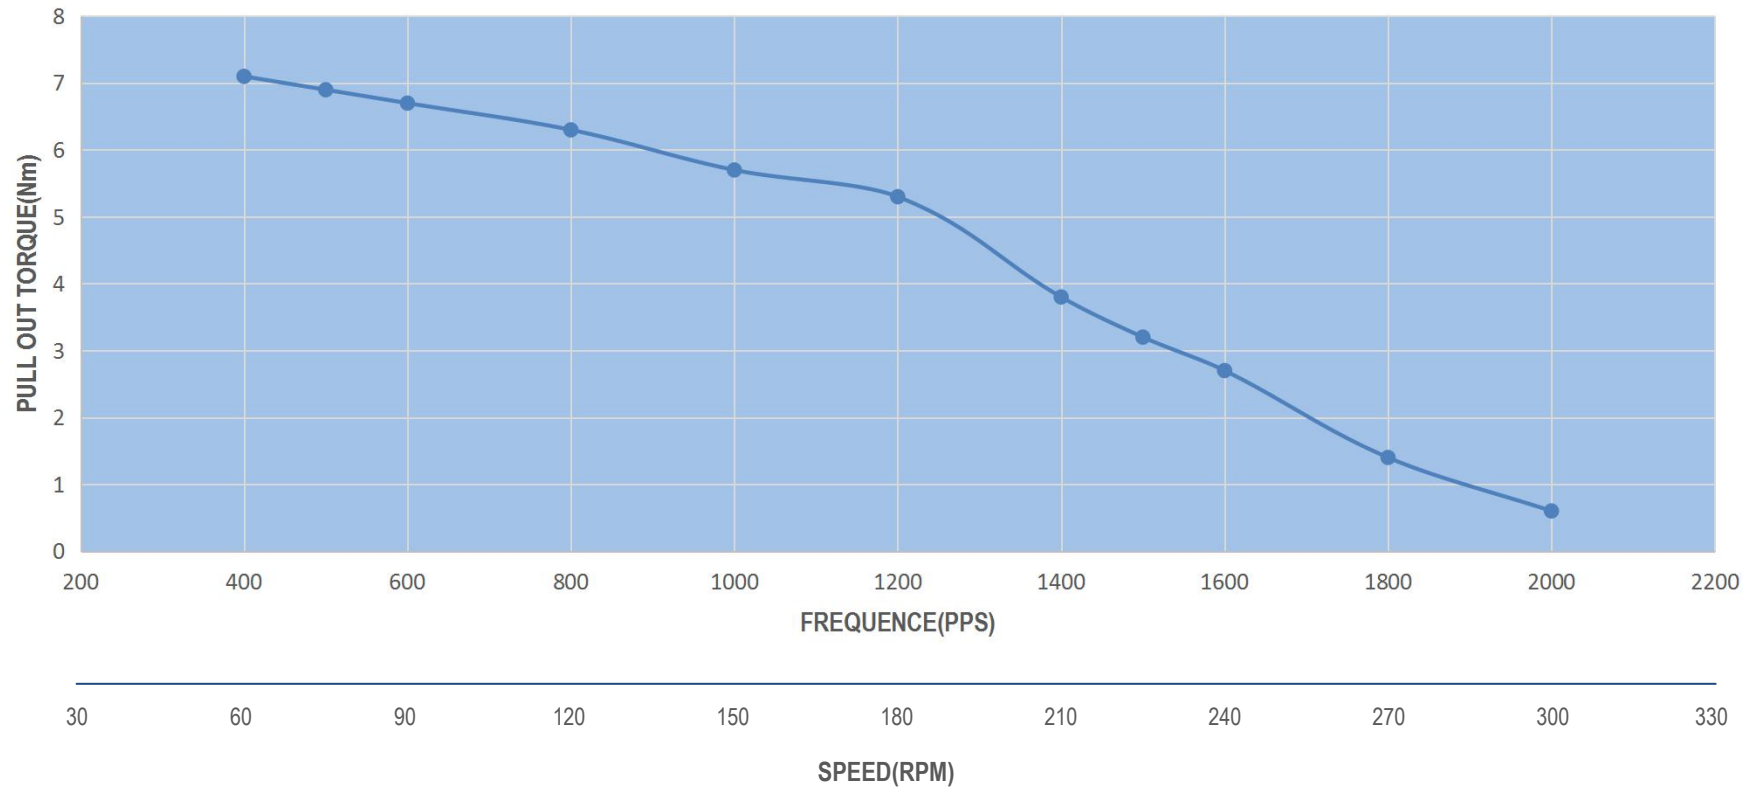

34HS46-5004D PULL OUT TORQUE (5A/P 36V HALF STEP)

0	0	0	0	0	0	0	0	0	0	0	0	0
		400	500	600	800	1000	1200	1400	1500	1600	1800	2000
		60	75	90	120	150	180	210	225	240	270	300

0 0 0 0 0 0 0 0 0 0 0

SKYSMotor