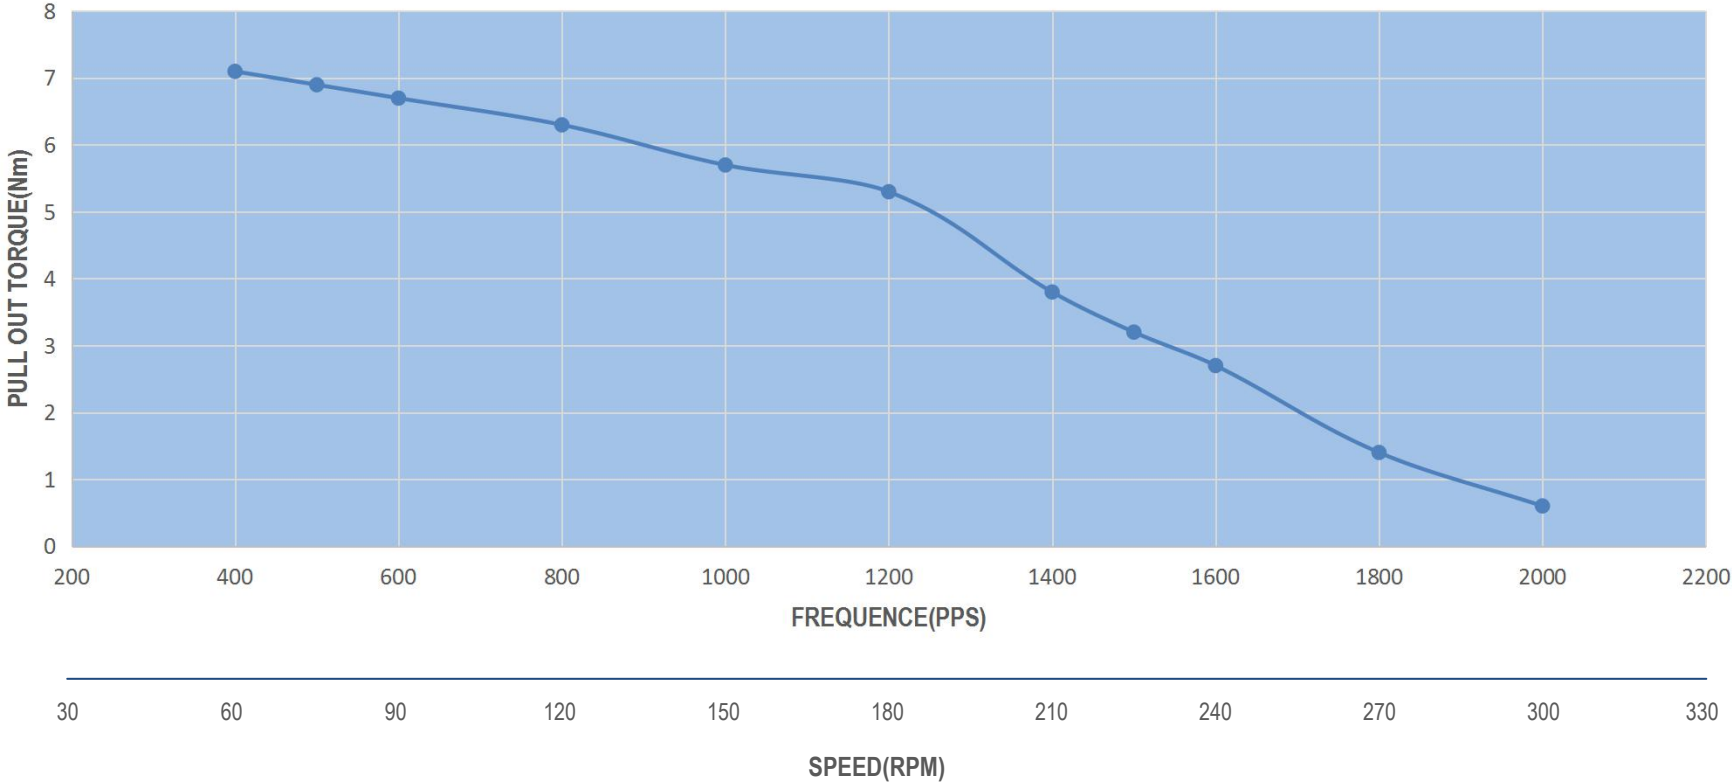

34HS46-5004D PULL OUT TORQUE (5A/P 36V HALF STEP)

0	0	0	0	0	0	0	0	0	0	0	0	0
		400	500	600	800	1000	1200	1400	1500	1600	1800	2000
		60	75	90	120	150	180	210	225	240	270	300

0 0 0 0 0 0 0 0 0 0 0

SKYSMotor